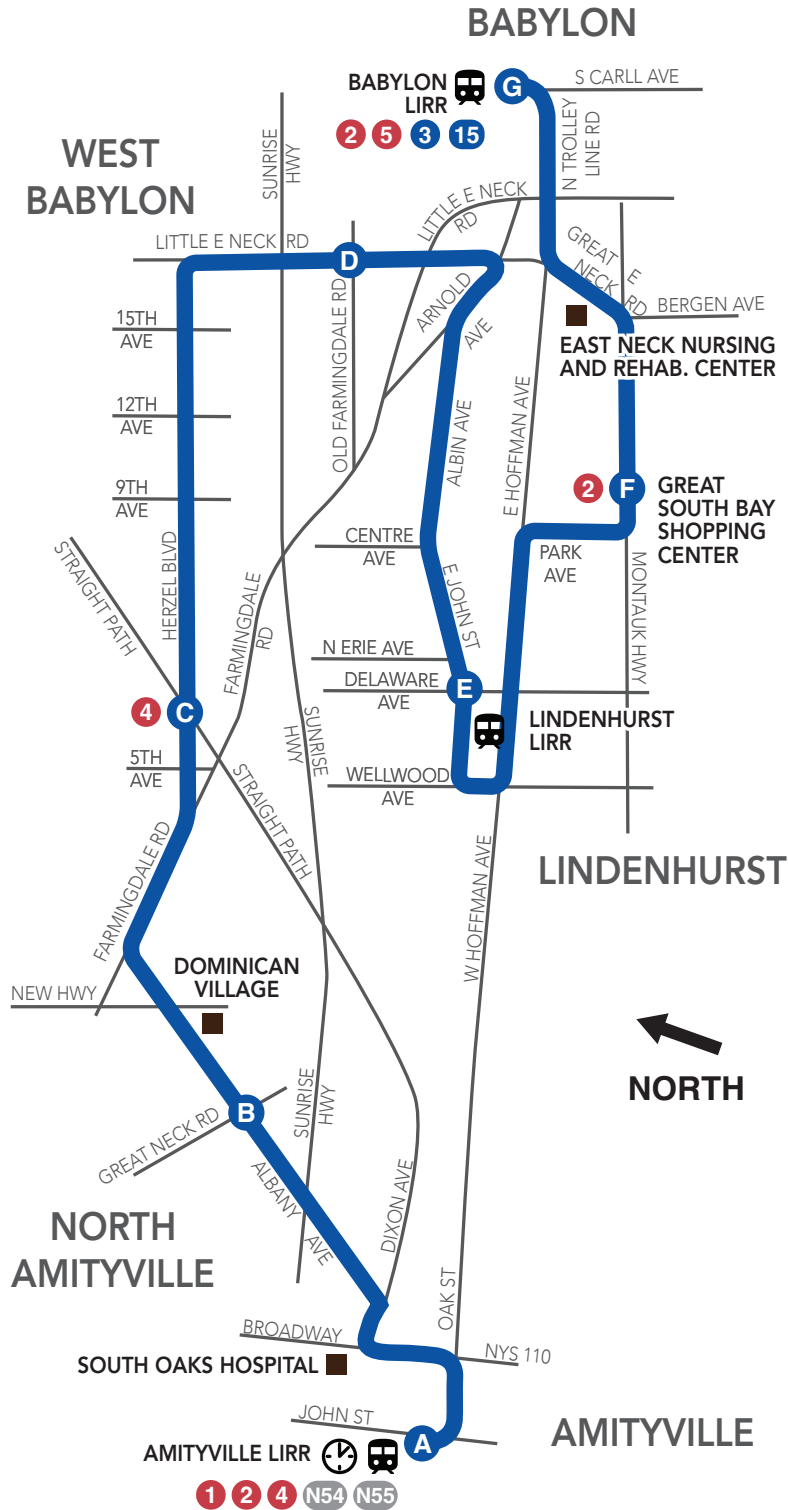

**10** **Amityville  
LIRR to  
Babylon LIRR**

***Every 60 Minutes***  
*Every Day*

- Amityville LIRR**
- North Amityville**
- Dominican Village**
- North Lindenhurst**
- West Babylon**
- Lindenhurst LIRR**
- Great South Bay Shopping Center**
- Babylon LIRR**

# 10 Amityville LIRR to Babylon LIRR ROUTE MAP

- Route 10**
- A Timepoint**
- Timed Transfer Location\***
- 1 3 H10 Available Transfers**
- LIRR Station**
- Point of Interest**

*Schematic map.  
Not to scale.  
\*Timed transfers may not be available to all routes.*

# WEEKENDS Eastbound

Towards Babylon  
LIRR

| Amityville LIRR | North Amityville<br>Albany Ave /<br>Great Neck Rd | West Babylon<br>Herzel Blvd /<br>Straight Path | West Babylon<br>Little E Neck Rd /<br>Old Farmingdale Rd | Lindenhurst<br>E John St /<br>N Delaware Ave | Babylon<br>Great South Bay<br>Shopping Center | Babylon LIRR |
|-----------------|---|--|--|--|---|--------------|
| A               | B   | C  | D  | E  | F   | G            |